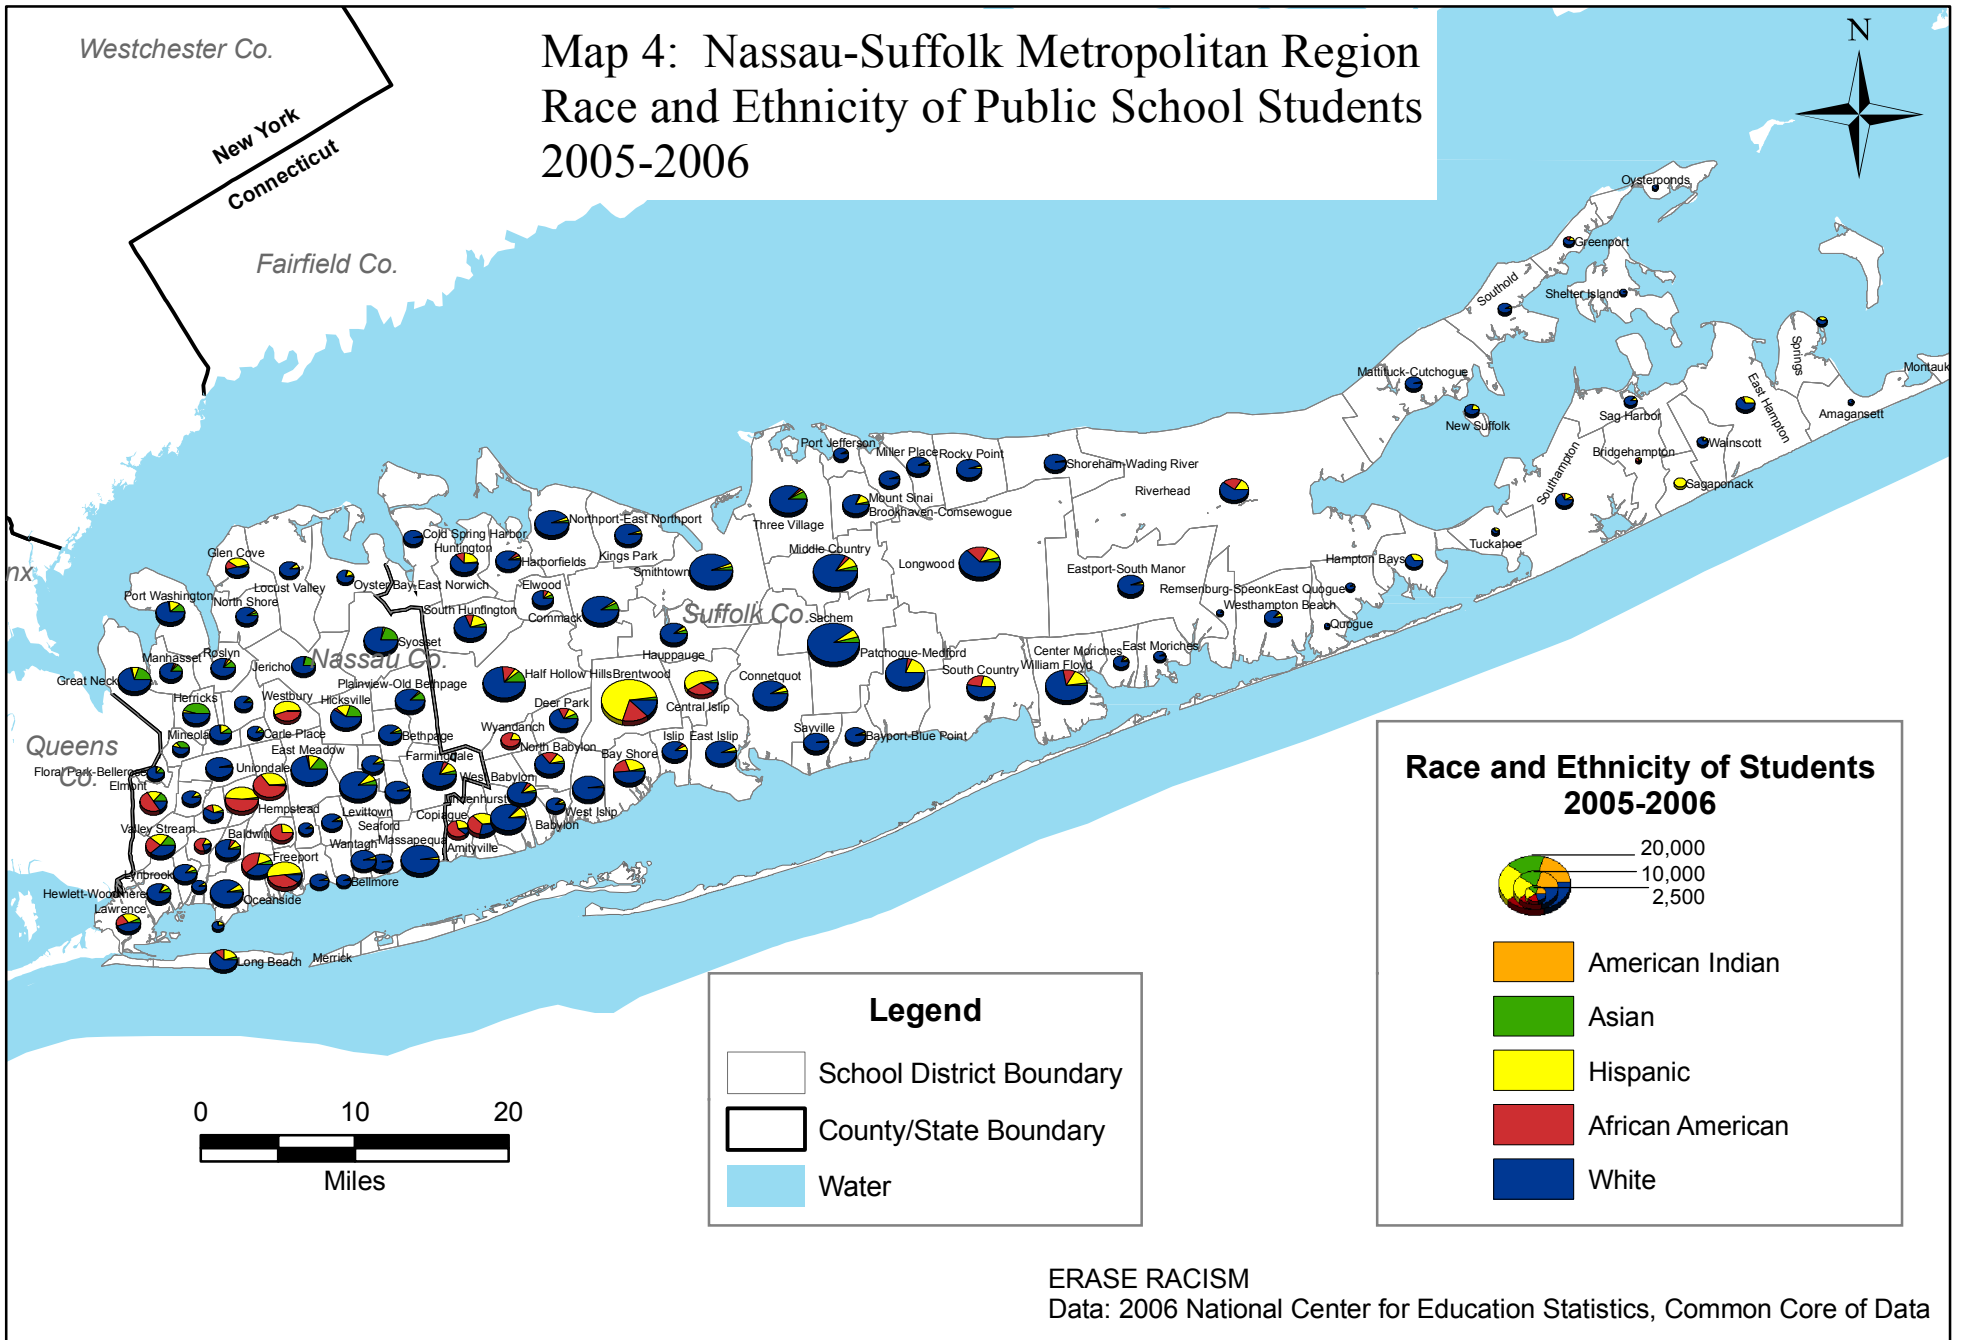

# Map 4: Nassau-Suffolk Metropolitan Region Race and Ethnicity of Public School Students 2005-2006

ERASE RACISM  
 Data: 2006 National Center for Education Statistics, Common Core of Data