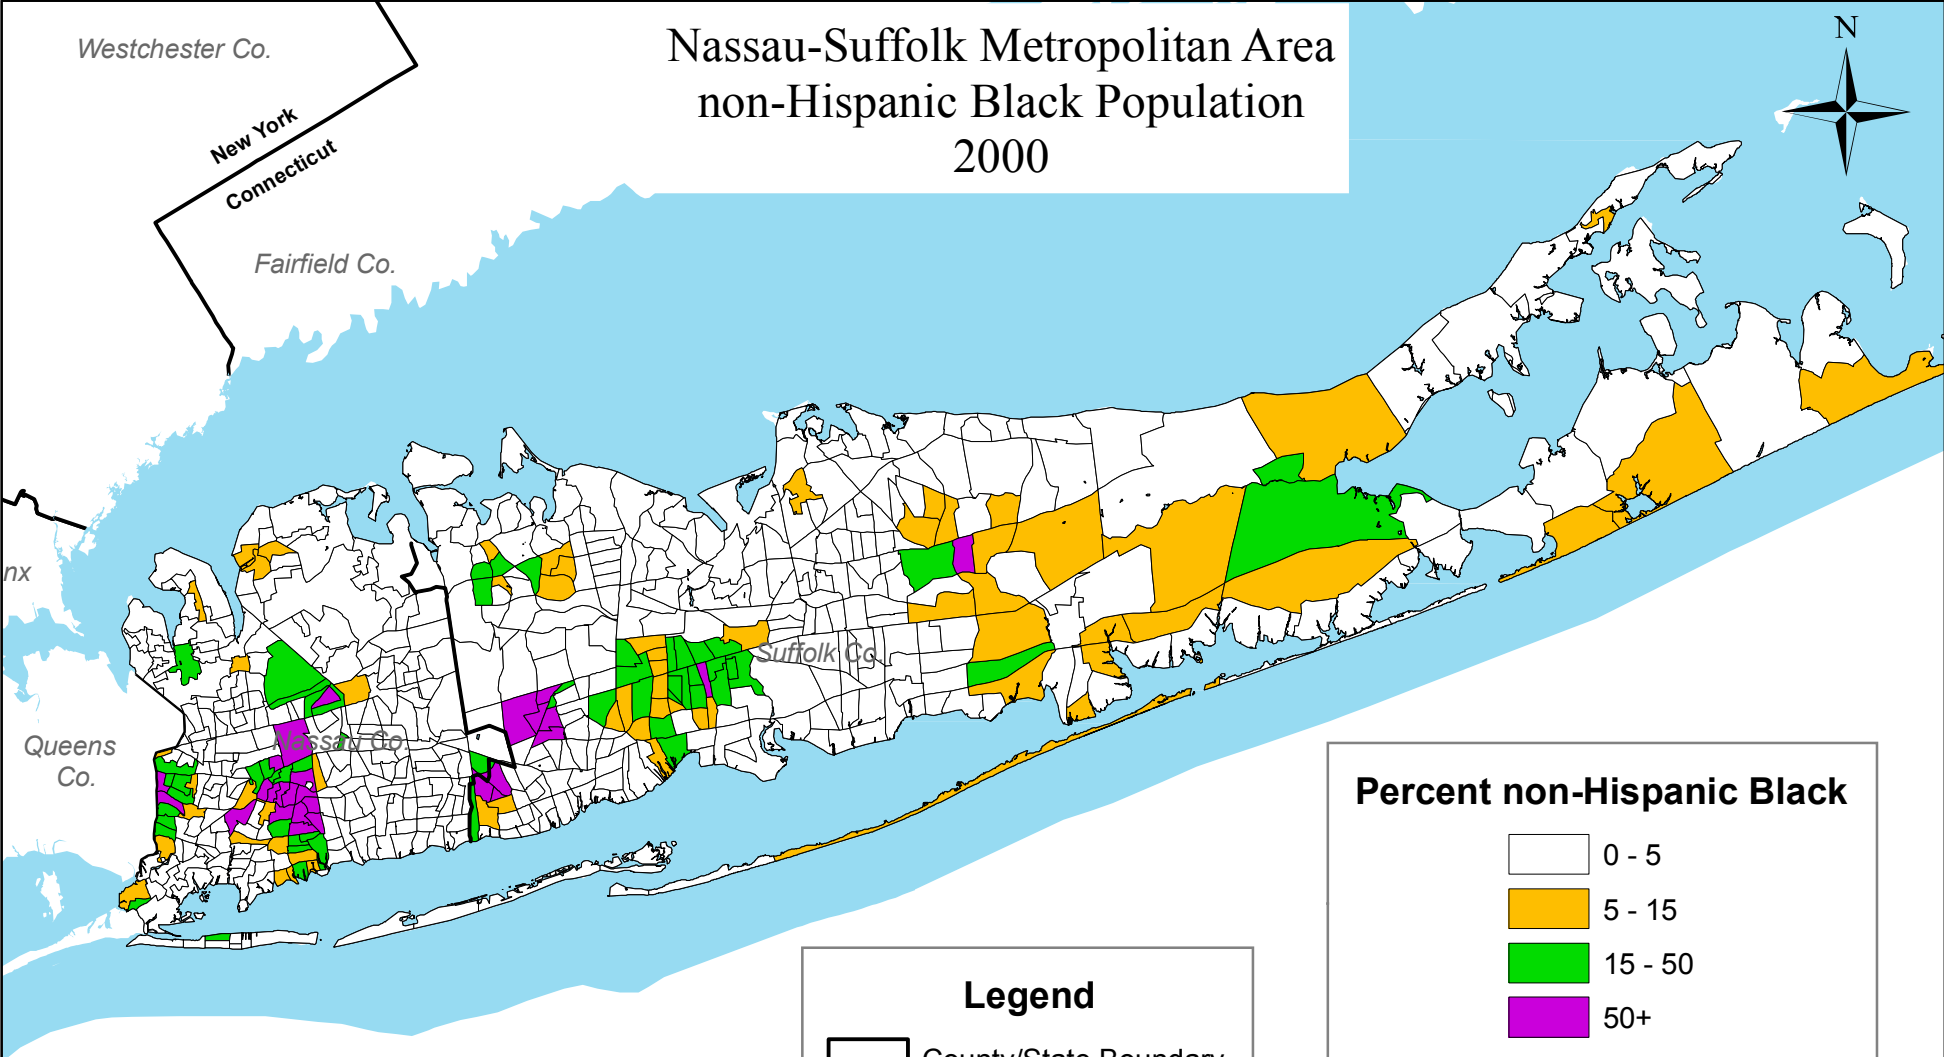

Nassau-Suffolk Metropolitan Area non-Hispanic Black Population 2000

ERASE RACISM
Data: U.S. Census of Population and Housing, 2000