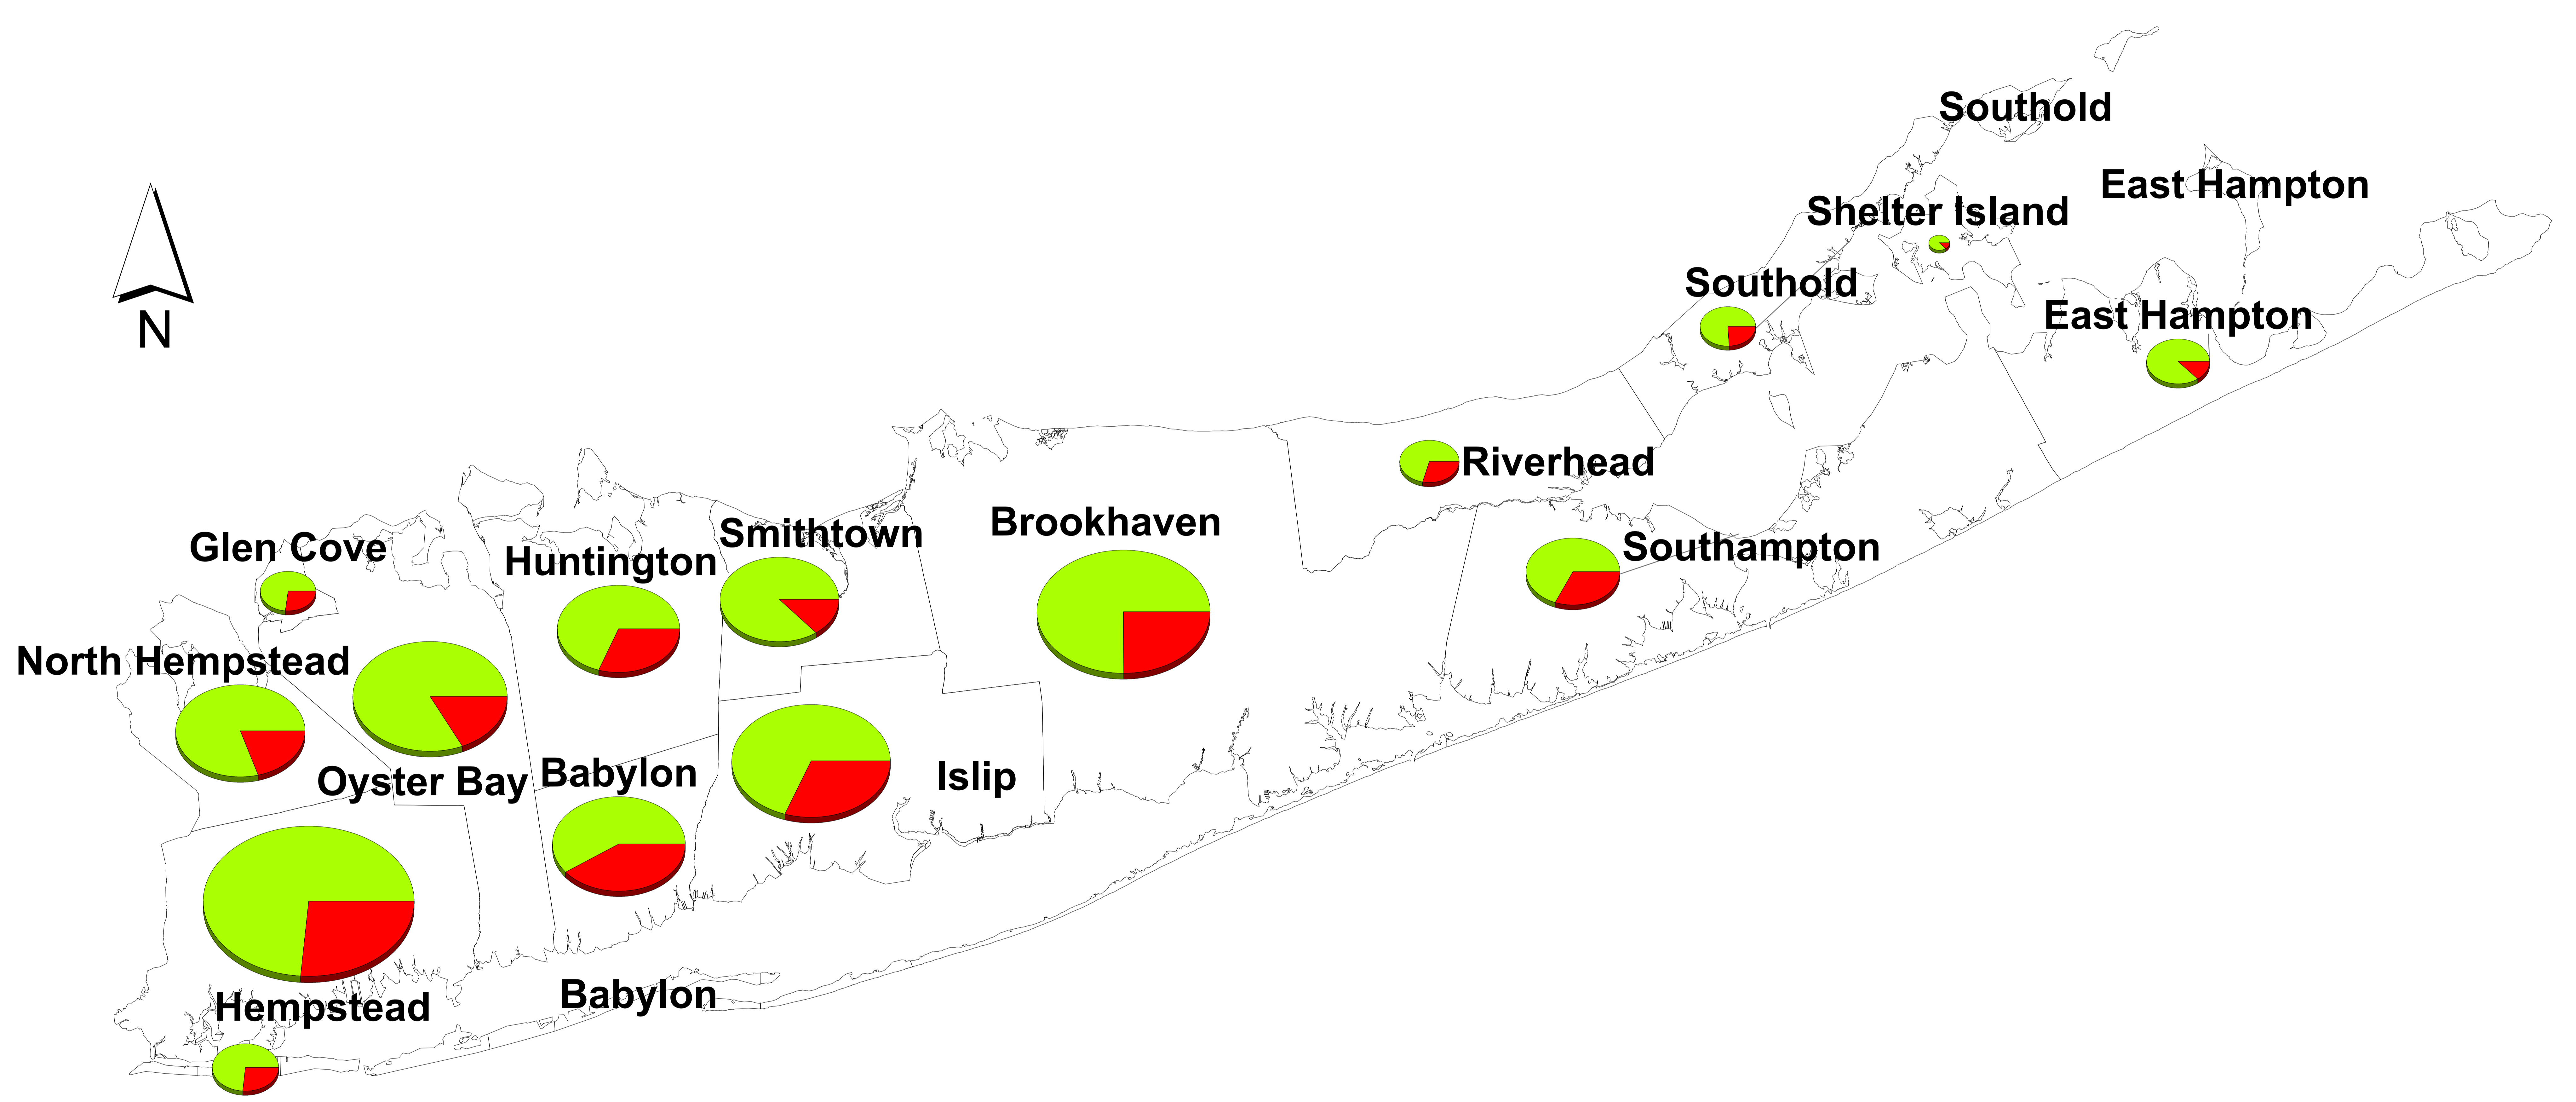

Long Island Public School Districts if They Were Consolidated by Town, Student Poverty 2013-2014

Southold

Lunch Status of Students
■ No Reduction
■ Free and Reduced

Data: NY STATE - School Report Card Data [2013 - 14]