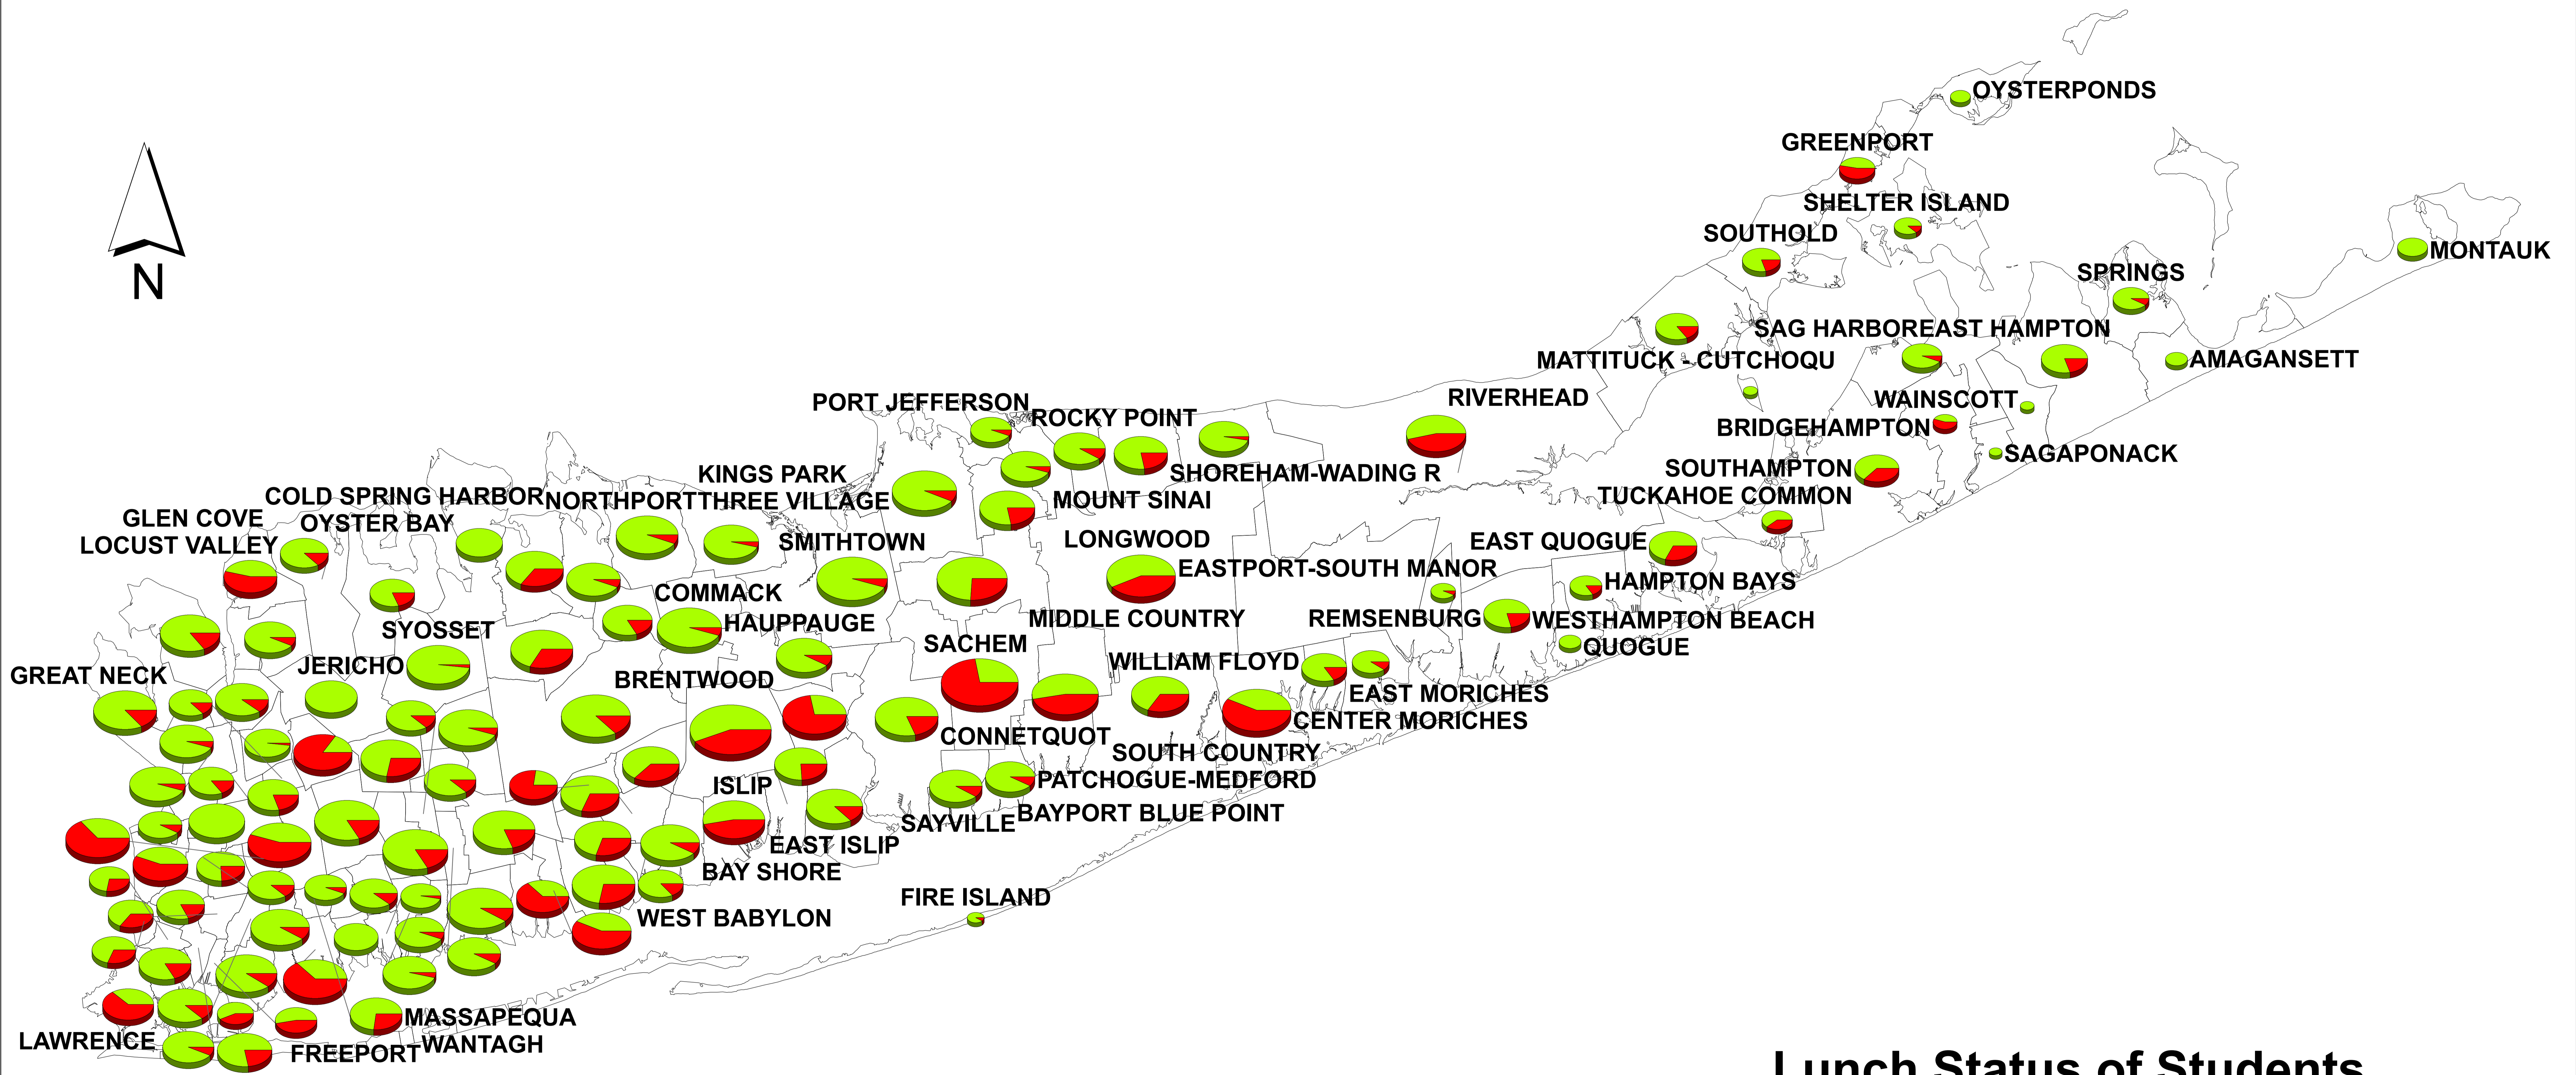

Long Island Public School Districts, Student Poverty 2013-2014

FISHERS ISLAND

Lunch Status of Students

- No Reduction
- Free and Reduced

Data: NY STATE - School Report Card Data [2013 - 14]