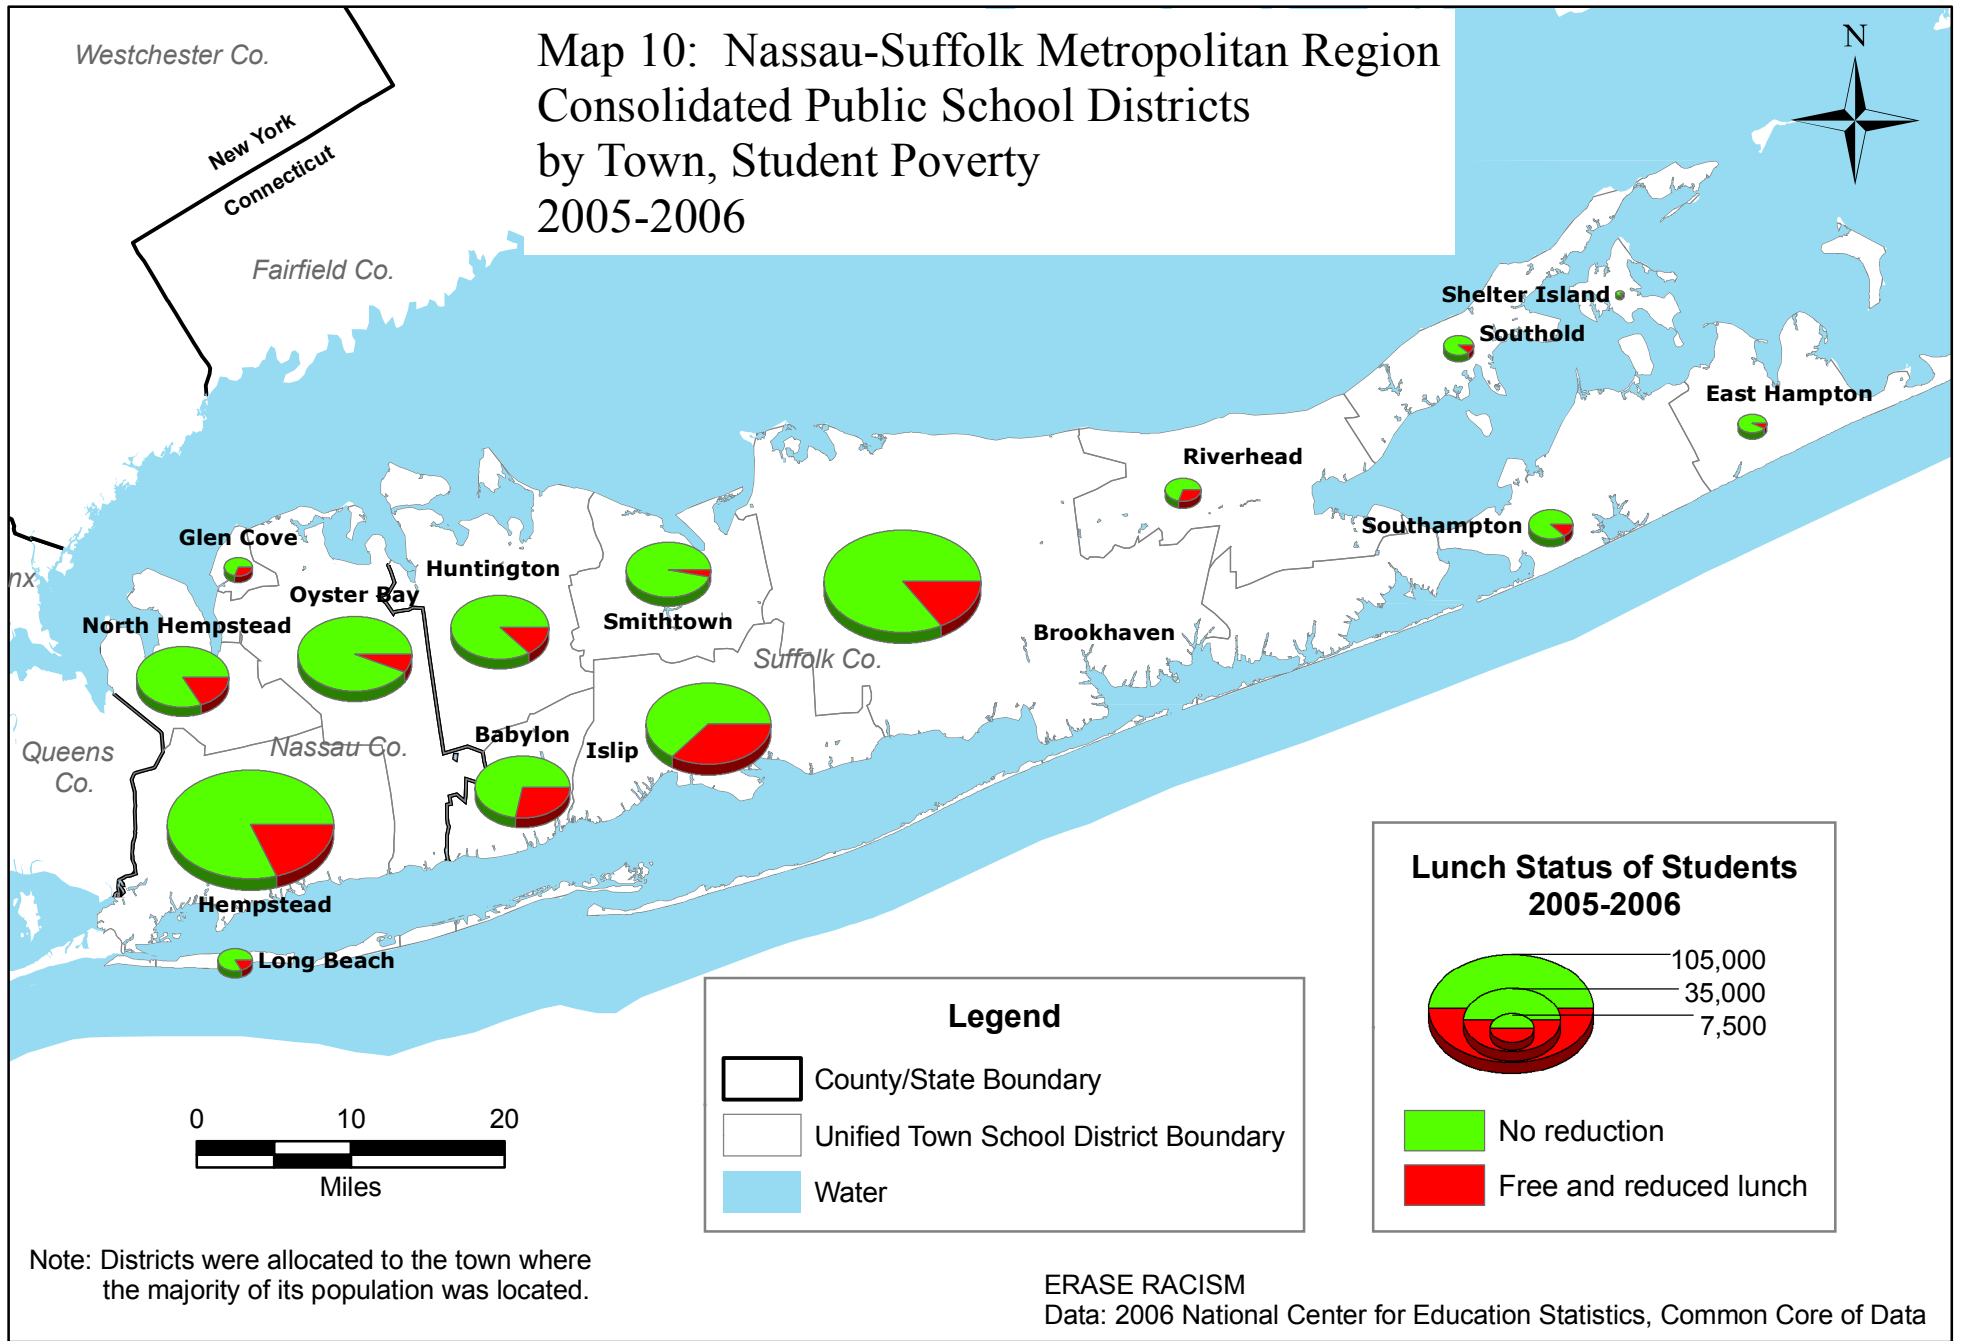

Map 10: Nassau-Suffolk Metropolitan Region Consolidated Public School Districts by Town, Student Poverty 2005-2006

Westchester Co.

New York
Connecticut

Fairfield Co.

Shelter Island

Southold

East Hampton

Riverhead

Southampton

Glen Cove

Huntington

Smithtown

Brookhaven

North Hempstead

Oyster Bay

Suffolk Co.

Babylon

Islip

Queens
Co.

Nassau Co.

Hempstead

Long Beach

Lunch Status of Students 2005-2006

No reduction

Free and reduced lunch

Note: Districts were allocated to the town where the majority of its population was located.

ERASE RACISM

Data: 2006 National Center for Education Statistics, Common Core of Data